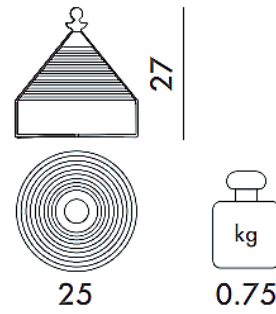

Trullo

A functional and refined table featuring rigorous geometric design, the perfect companion for days spent in the open air, thanks to its special outdoor finishes.

- Brand:* **KARTELL**
Item type: Centerpiece
Item code: 1550/GB
Designer: Fabio Novembre
Color: Yellow Blue
Dimension: Ø25 x 27 cm